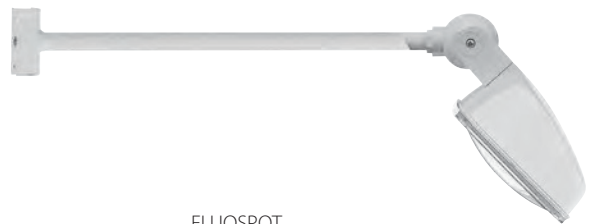

# FLUOSPOT

Colors:  
85
80

- Indoor and outdoor fluorecent lamp floodlight, comprising:
- Technopolymer housing
  - Clear UV-stabilised and impact resistant technopolymer cover
  - Polished aluminium reflector
  - Silicone gasket
  - Polyamide electrical connection box with supporting and directional functions
  - Stainless steel external screws
  - Painted sheet steel bracket for wall-mounting supplied with polyamide cover
  - Intended goniometer to ensure a precise aiming

FLUOSPOT  
S/EW  
1x24 W

FLUOSPOT  
S/EW  
2x9 W

FLUOSPOT  
S/EW  
4x9 W

FLUOSPOT  
KIT S/EW

1) Complete with 500 mm bracket

K) When Kelvin degree information is provided, the fixture is complete with lamp.