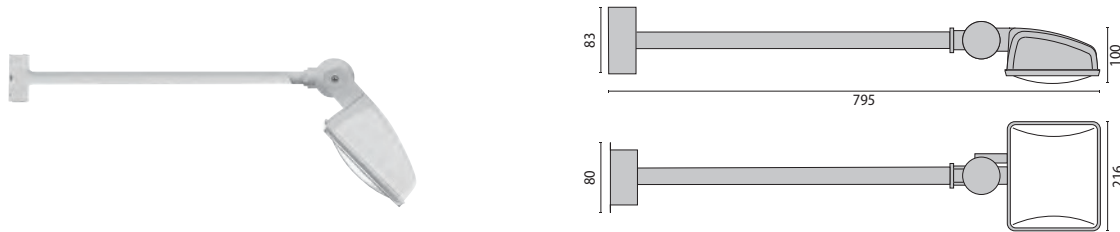

# FLUOSPOT

Colors:  
85
80

- Indoor and outdoor fluorecent lamp floodlight, comprising:
- Technopolymer housing
  - Clear UV-stabilised and impact resistant technopolymer cover
  - Polished aluminium reflector
  - Silicone gasket
  - Polyamide electrical connection box with supporting and directional functions
  - Stainless steel external screws
  - Painted sheet steel bracket for wall-mounting supplied with polyamide cover
  - Intended goniometer to ensure a precise aiming

### Lamps

	2G10	1x24 W
	2G10	1x24 W
	2G7	2x9 W
	2G7	4x9 W
	G23	2x9 W
	G23	4x9 W
	G23	4x9 W

## FLUOSPOT KIT S/EW

IK09 12J xx7

LAMPHOLDER	WATTAGE	ILCOS	LBS	COLOUR/ RAL	CLASS		KELVIN	COS φ ≥ 0,9	EEL	OPTIC	OPTIC BEAM	LIGHTSOURCE LUMEN OUTPUT	LUMINAIRE LUMEN OUTPUT	LIFETIME	L	°C	PART NUMBER	REMARKS	EURO
<b>Fluorescent - electronic ballast 220/240 V 50/60 Hz</b>																			
G23	4x9 W	FSD	TC-S	80	I		4000	•	A2	S/EW	-	-	-	-	-	-	<b>03006080</b>	<sup>1</sup>	
G23	4x9 W	FSD	TC-S	85	I		4000	•	A2	S/EW	-	-	-	-	-	-	<b>03006185</b>	<sup>1</sup>	
<b>Fluorescent - magnetic ballast 230 V 50 Hz</b>																			
G23	4x9 W	FSD	TC-S	80	I		4000	•	B2	S/EW	-	-	-	-	-	-	<b>03002280</b>	<sup>1</sup>	
G23	4x9 W	FSD	TC-S	85	I		4000	•	B2	S/EW	-	-	-	-	-	-	<b>03002385</b>	<sup>1</sup>	

1) Complete with 500 mm bracket

K) When Kelvin degree information is provided, the fixture is complete with lamp.