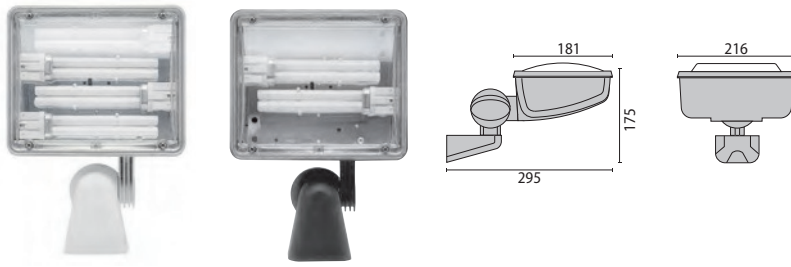

# FLUOSPOT

Colors:  
85
80

- Indoor and outdoor fluorecent lamp floodlight, comprising:
- Technopolymer housing
  - Clear UV-stabilised and impact resistant technopolymer cover
  - Polished aluminium reflector
  - Silicone gasket
  - Polyamide electrical connection box with supporting and directional functions
  - Stainless steel external screws
  - Painted sheet steel bracket for wall-mounting supplied with polyamide cover
  - Intended goniometer to ensure a precise aiming

FLUOSPOT  
S/EW  
1x24 W

FLUOSPOT  
S/EW  
2x9 W

FLUOSPOT  
S/EW  
4x9 W

FLUOSPOT  
KIT S/EW

### Lamps

	2G10	1x24 W
	2G10	1x24 W
	2G7	2x9 W
	2G7	4x9 W
	G23	2x9 W
	G23	4x9 W
	G23	4x9 W

1) Complete with 500 mm bracket

K) When Kelvin degree information is provided, the fixture is complete with lamp.