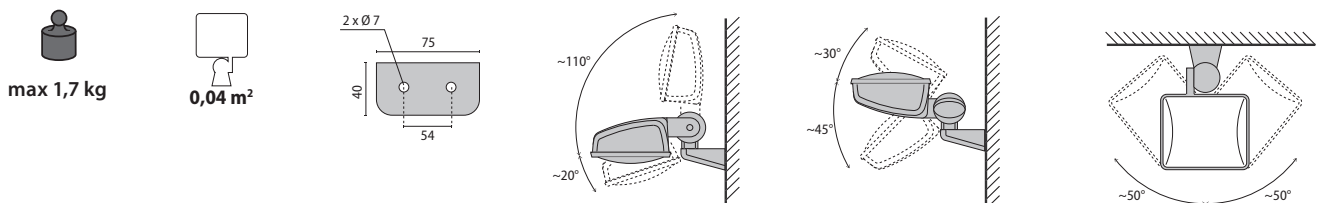

OPTIONAL ACCESSORIES

DESCRIPTION	COLOUR	PART NUMBER	EURO
FLUOSPOT			
A113/500 500mm steel extension arm bracket finished black.	80	14004011	
A113/500 500mm steel extension arm bracket finished white.	85	14005021	
A113/1000 Extension arm available 1000mm length finished black.	80	14323013	
A113/1000 Extension arm available 1000mm length finished white.	85	14324023	
A0168/500 Die-cast IP 54 aluminium connection box complete with 500mm steel arm, black painted. Suitable for through-wiring.	80	14002680	
A0168/500 Die-cast IP 54 aluminium connection box complete with 500mm steel arm, white painted. Suitable for through-wiring.	85	14002785	
A0168/1000 Die cast aluminium connection box (IP54) and 100cm arm in steel painted in black. It allows connection of fittings in series.	80	14002880	
A0168/1000 Die-cast IP 54 aluminium connection box complete with 1000mm steel arm, white painted. Suitable for through-wiring.	85	14002985	
A107 Adjustable steel telescopic tri-pod stand with polyamide joints.	80	14337011	

FLUOSPOT

FLUOSPOT KIT